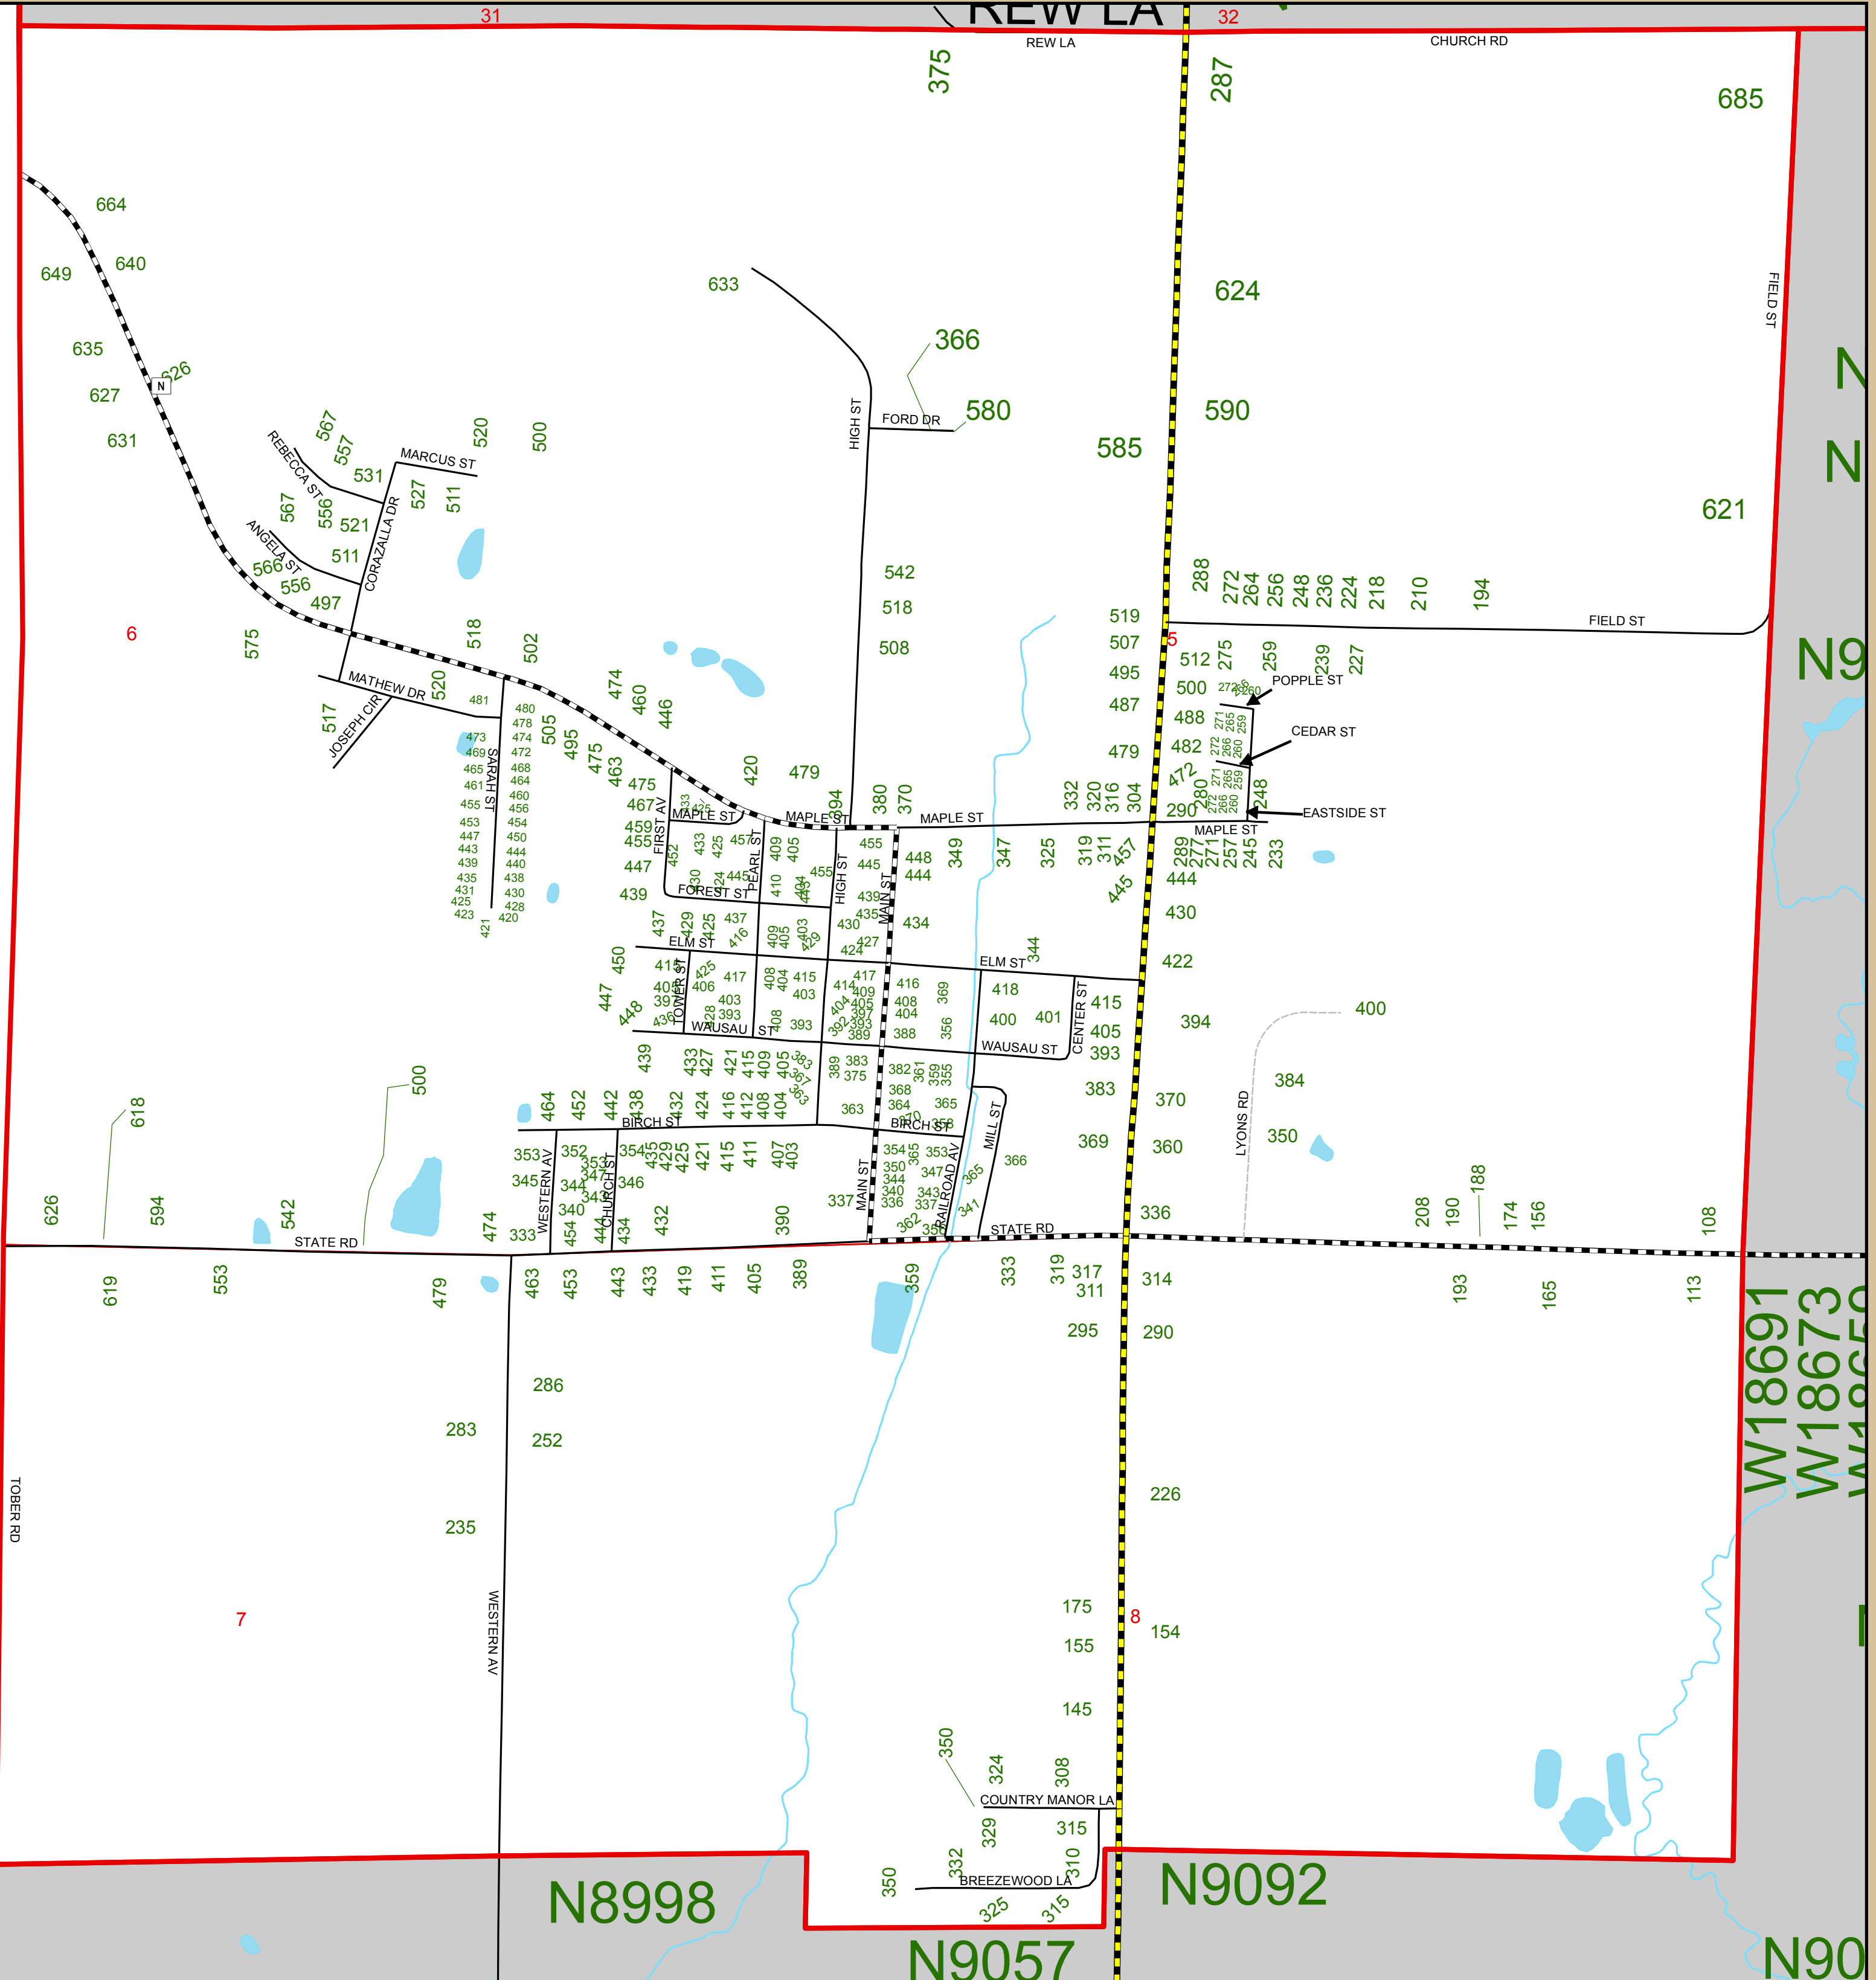

Village of Birnamwood

Legend

- Federal/State Highways
- County Highways
- Town/Municipal Roads
- Private Roads
- Railroads
- Waterbodies

W19300

W18900

N19700

N19300

N19000

Information depicted on this map was interpreted from digital orthophotography and various other land records. An attempt was made to accurately represent the information shown hereon, however, recent changes in the physical and cultural landscape may not be represented. This map is intended for planning and general use only. Please refer to the original source documents for detailed information. If you have any questions or discover any discrepancies on this map, please contact the Shawano County Technology Services Dept. 715-526-4614.

Cartography: Jenna Kerkhoff
 Shawano County Technology Services
 Date: 08 April 2014

Village of Birnamwood